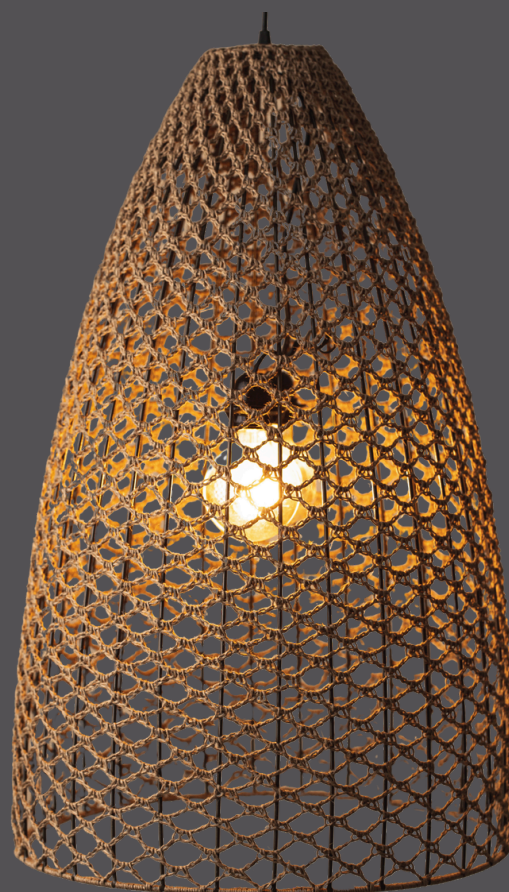

Pendente Viana CH

REF. CH412

P - 0,61 X 0,30 Ø

M - 0,70 X 0,40 Ø

G - 0,80 X 0,50 Ø