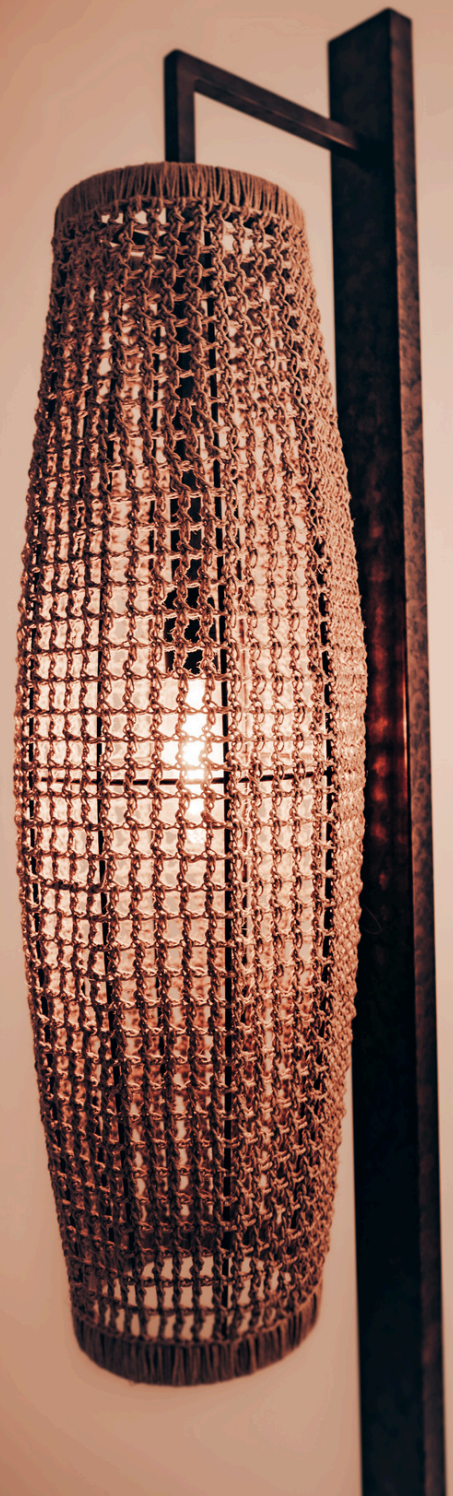

Coluna Luminar

REF. 241 TA/CH

1,80 ALT
TUBO 0,75 x 0,26 Ø