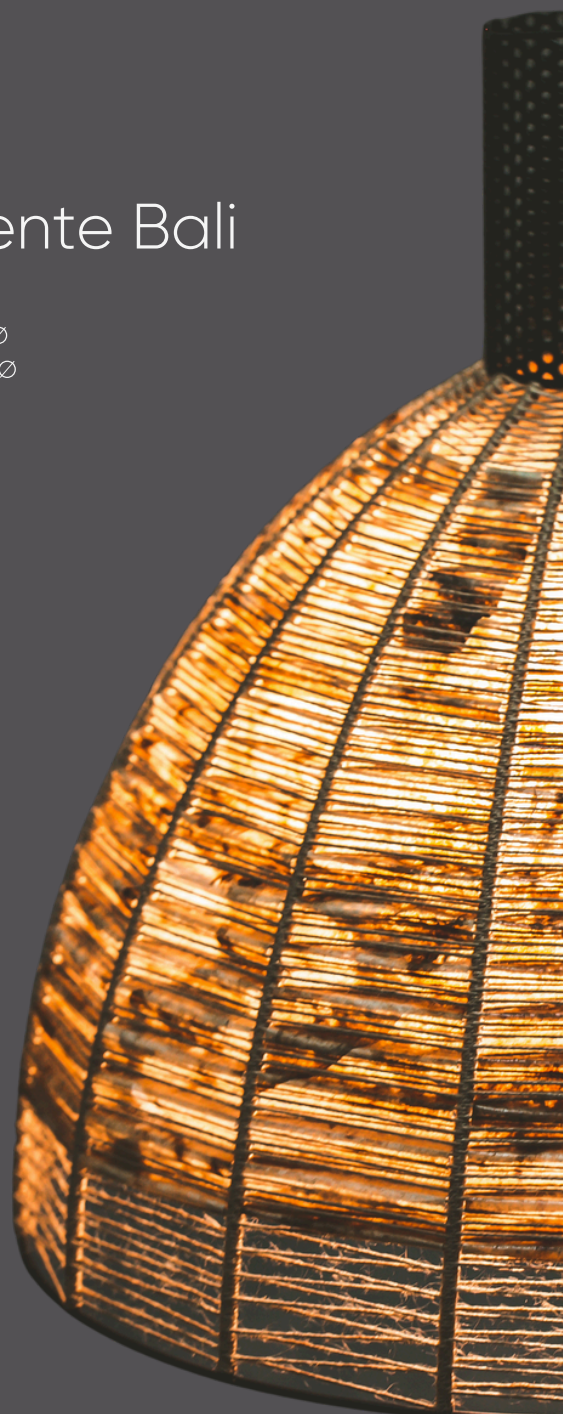

Pendente Bali

REF. 298

P - 0,51 X 0,50 Ø

M - 0,62 X 0,70 Ø

Pendente Bali CH

REF. CH298

P - 0,51 X 0,50 Ø

M - 0,62 X 0,70 Ø