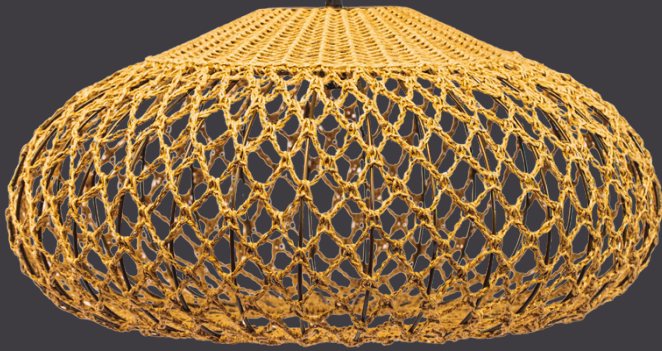

30
Anos

SIMONE OLIVEIRA
arte sustentável

30
Anos

Simone Oliveira

ARTE • DESIGN • SUSTENTABILIDADE

A photograph of Simone Oliveira, a woman with blonde hair, smiling and holding a large, round, woven basket. She is wearing a dark, patterned dress and a watch. The background is dark with a warm, glowing light source, possibly a lamp, creating a soft glow on her face and the basket.

Pendente Guariroba

REF. CH278

PP - 0,17 X 0,19 Ø
P - 0,20 X 0,22 Ø
M - 0,26 X 0,30 Ø
G - 0,34 X 0,41 Ø

Pendente Carbono

REF. CH413

P - 0,26 X 0,50 Ø
M - 0,39 X 0,66 Ø

Pendente Aponi

REF. CH410